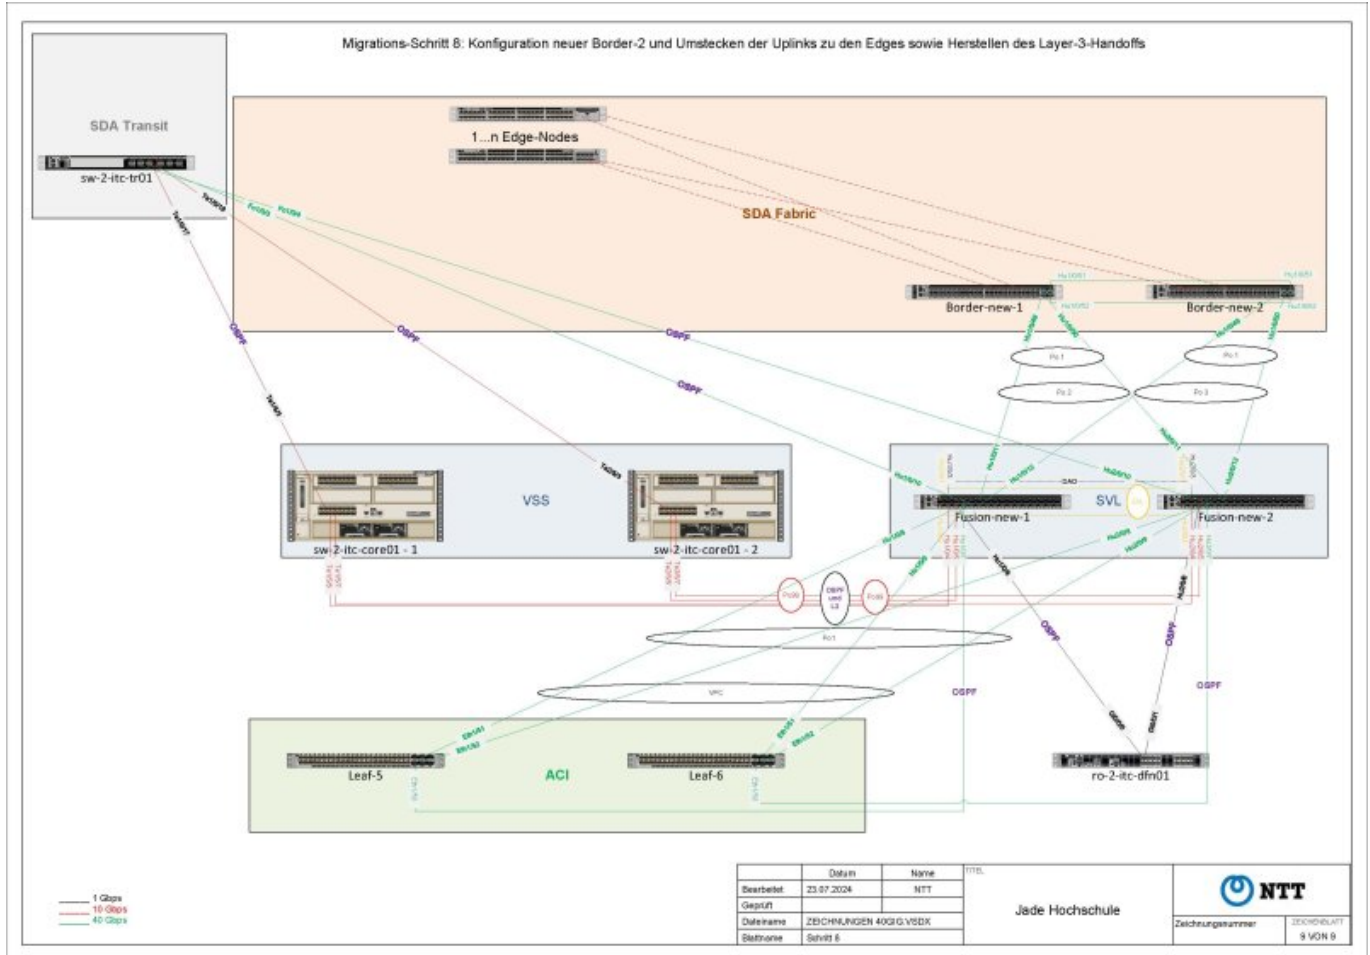

Changeover of the core components

From **12.08.24** to **16.08.24** a changeover of the network infrastructure will take place, please note the following information:

Day	Project	Outages
Monday, 12.08.2024	preliminary meeting	none
Tuesday, 13.08.2024	New partial cabling of the Fusion device*	short-term, sporadic
Wednesday, 14.08.2024	Replacement of border devices*; replacement of Fusion devices	from 1 p.m. interruptions in some areas; approx. 3 p.m. - 4 p.m. complete IT supply interrupted
Thursday, 15.08.2024	testing and rectification	short-term, sporadic
Friday, 16.08.2024	Debriefing	none

* Fusion device: Global gateway and controller of all connections

* Border device: Router and controller in Cisco proprietary SDNs

The following illustration is aimed at people with advanced technical understanding and provides detailed information on the conversion. Please note that questions about the illustrations will not be answered.