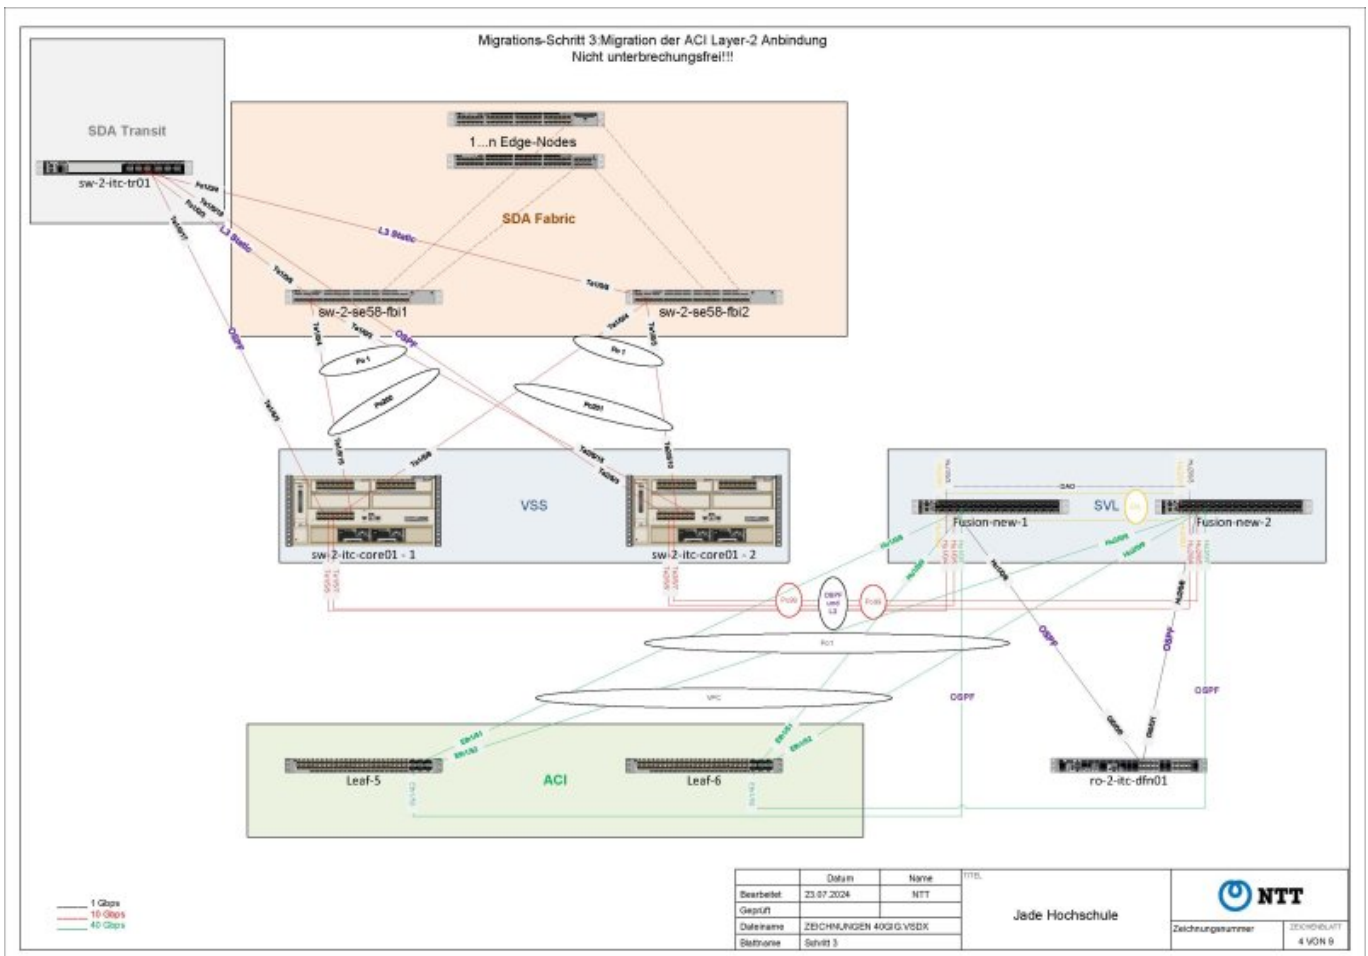

Changeover of the core components

From **12.08.24** to **16.08.24** a changeover of the network infrastructure will take place, please note the following information:

Day	Project	Outages
Monday, 12.08.2024	preliminary meeting	none
Tuesday, 13.08.2024	New partial cabling of the Fusion device*	short-term, sporadic
Wednesday, 14.08.2024	Replacement of border devices*; replacement of Fusion devices	from 1 p.m. interruptions in some areas; approx. 3 p.m. - 4 p.m. complete IT supply interrupted
Thursday, 15.08.2024	testing and rectification	short-term, sporadic
Friday, 16.08.2024	Debriefing	none

* Fusion device: Global gateway and controller of all connections

* Border device: Router and controller in Cisco proprietary SDNs

The following illustration is aimed at people with advanced technical understanding and provides detailed information on the conversion. Please note that questions about the illustrations will not be answered.