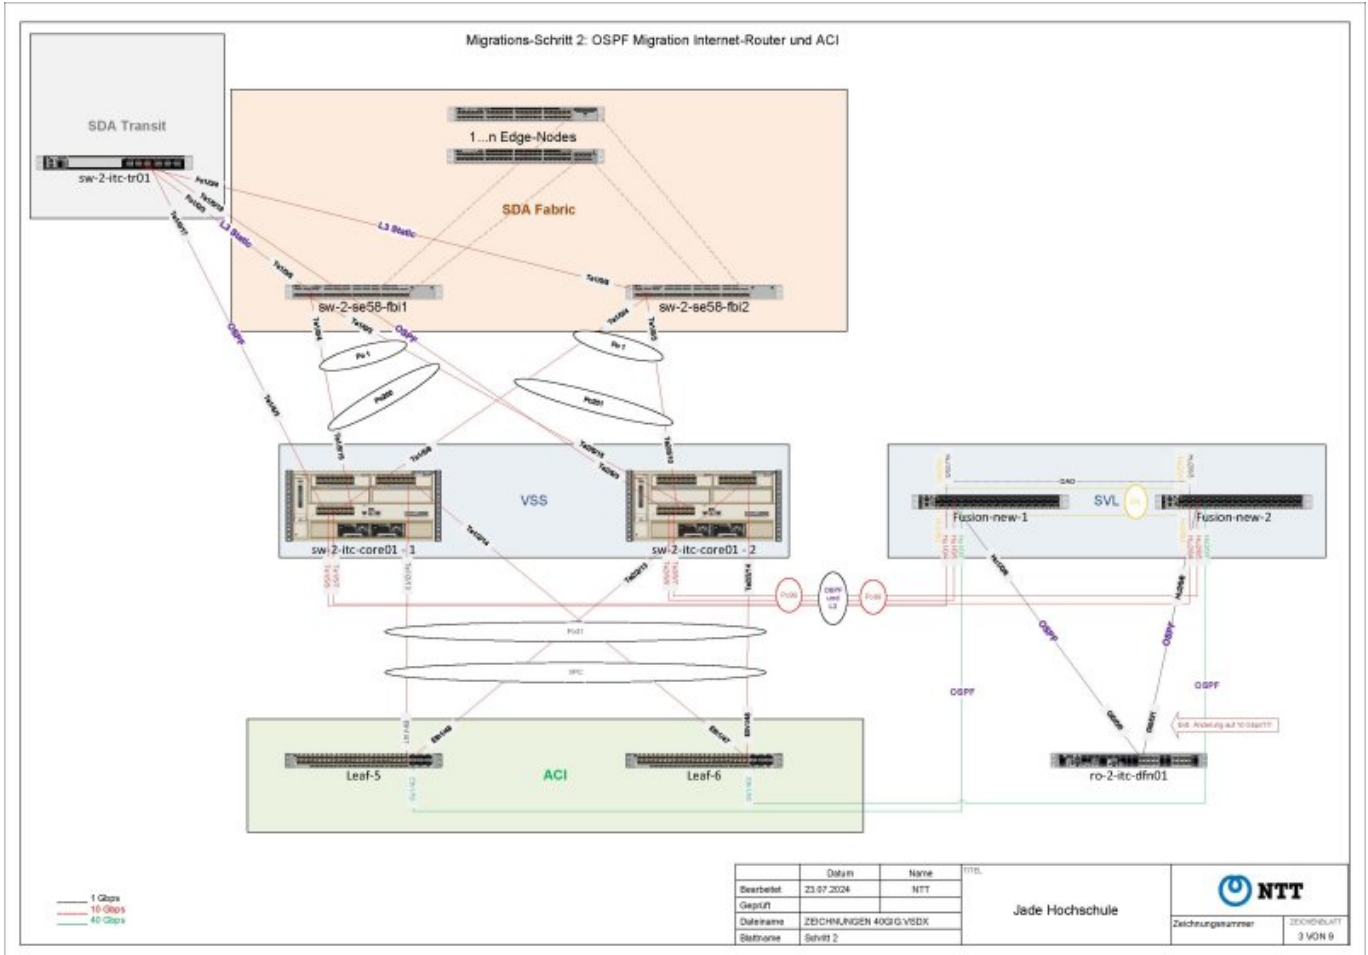

Changeover of the core components

From **12.08.24** to **16.08.24** a changeover of the network infrastructure will take place, please note the following information:

Day	Project	Outages
Monday, 12.08.2024	preliminary meeting	none
Tuesday, 13.08.2024	New partial cabling of the Fusion device*	short-term, sporadic
Wednesday, 14.08.2024	Replacement of border devices*; replacement of Fusion devices	from 1 p.m. interruptions in some areas; approx. 3 p.m. - 4 p.m. complete IT supply interrupted
Thursday, 15.08.2024	testing and rectification	short-term, sporadic
Friday, 16.08.2024	Debriefing	none

* Fusion device: Global gateway and controller of all connections

* Border device: Router and controller in Cisco proprietary SDNs

The following illustration is aimed at people with advanced technical understanding and provides detailed information on the conversion. Please note that questions about the illustrations will not be answered.