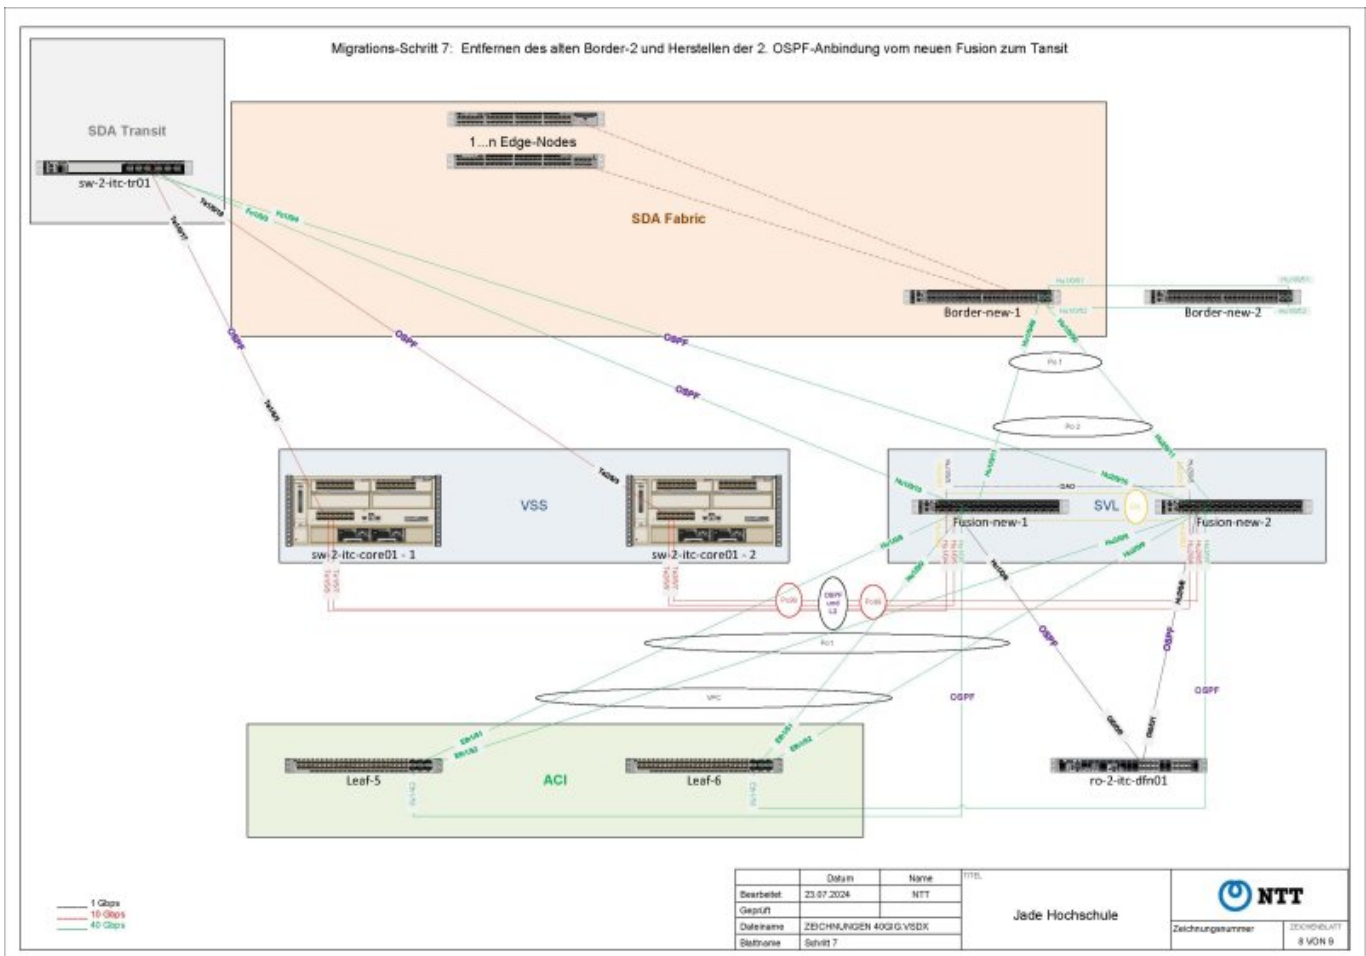

Changeover of the core components

From **12.08.24** to **16.08.24** a changeover of the network infrastructure will take place, please note the following information:

Day	Project	Outages
Monday, 12.08.2024	preliminary meeting	none
Tuesday, 13.08.2024	New partial cabling of the Fusion device*	short-term, sporadic
Wednesday, 14.08.2024	Replacement of border devices*; replacement of Fusion devices	from 1 p.m. interruptions in some areas; approx. 3 p.m. - 4 p.m. complete IT supply interrupted
Thursday, 15.08.2024	testing and rectification	short-term, sporadic
Friday, 16.08.2024	Debriefing	none

* Fusion device: Global gateway and controller of all connections

* Border device: Router and controller in Cisco proprietary SDNs

The following illustration is aimed at people with advanced technical understanding and provides detailed information on the conversion. Please note that questions about the illustrations will not be answered.