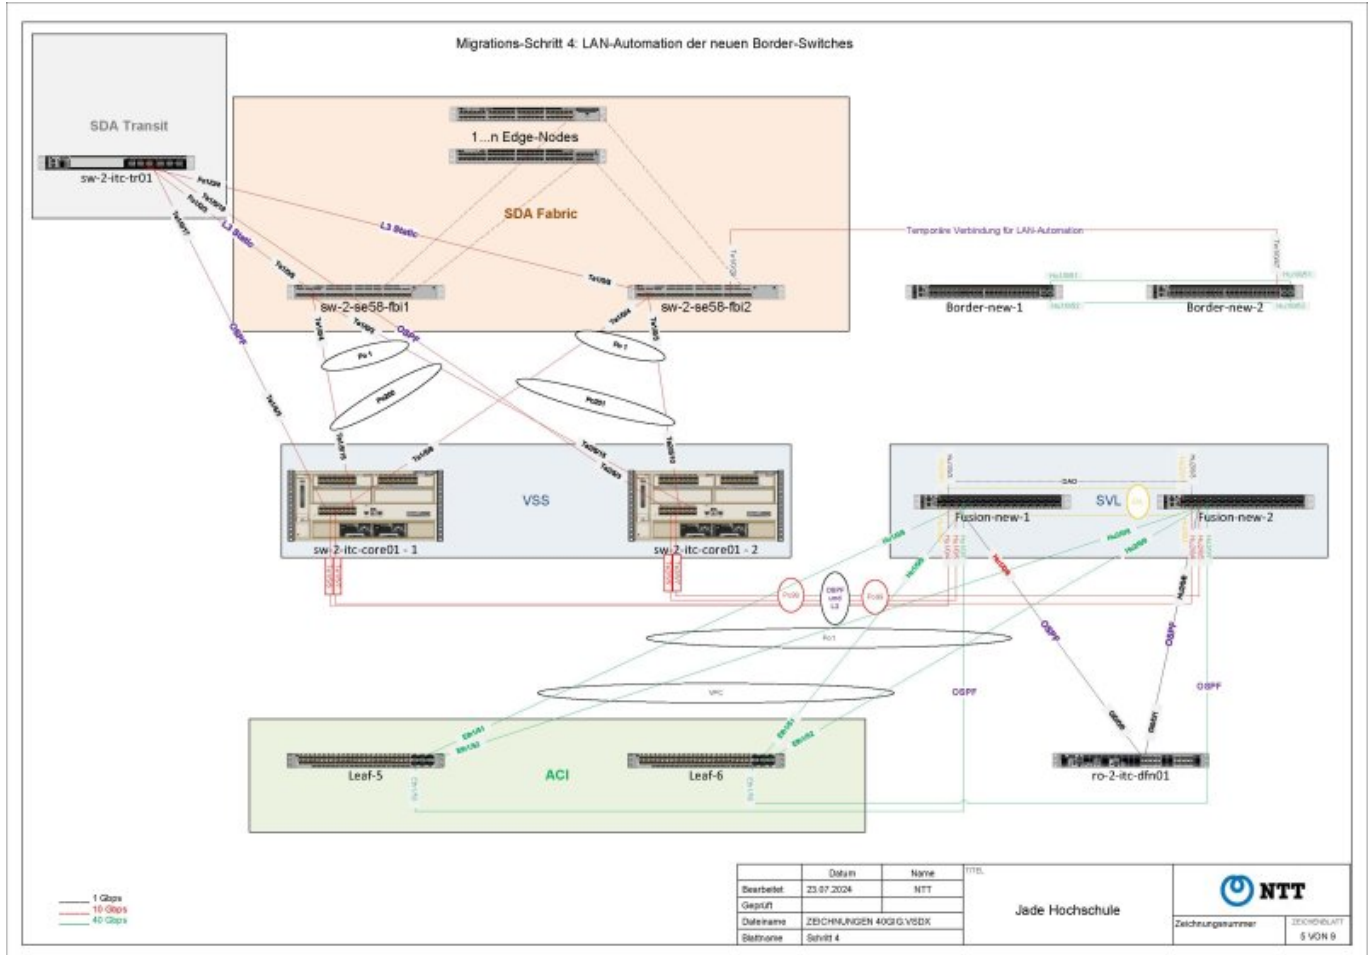

Changeover of the core components

From **12.08.24** to **16.08.24** a changeover of the network infrastructure will take place, please note the following information:

Day	Project	Outages
Monday, 12.08.2024	preliminary meeting	none
Tuesday, 13.08.2024	New partial cabling of the Fusion device*	short-term, sporadic
Wednesday, 14.08.2024	Replacement of border devices*; replacement of Fusion devices	from 1 p.m. interruptions in some areas; approx. 3 p.m. - 4 p.m. complete IT supply interrupted
Thursday, 15.08.2024	testing and rectification	short-term, sporadic
Friday, 16.08.2024	Debriefing	none

* Fusion device: Global gateway and controller of all connections

* Border device: Router and controller in Cisco proprietary SDNs

The following illustration is aimed at people with advanced technical understanding and provides detailed information on the conversion. Please note that questions about the illustrations will not be answered.

From:
<https://hrz-wiki.jade-hs.de/> - **HRZ-Wiki**

Permanent link:
<https://hrz-wiki.jade-hs.de/en/tp/network/information>

Last update: **2024/07/30 09:38**