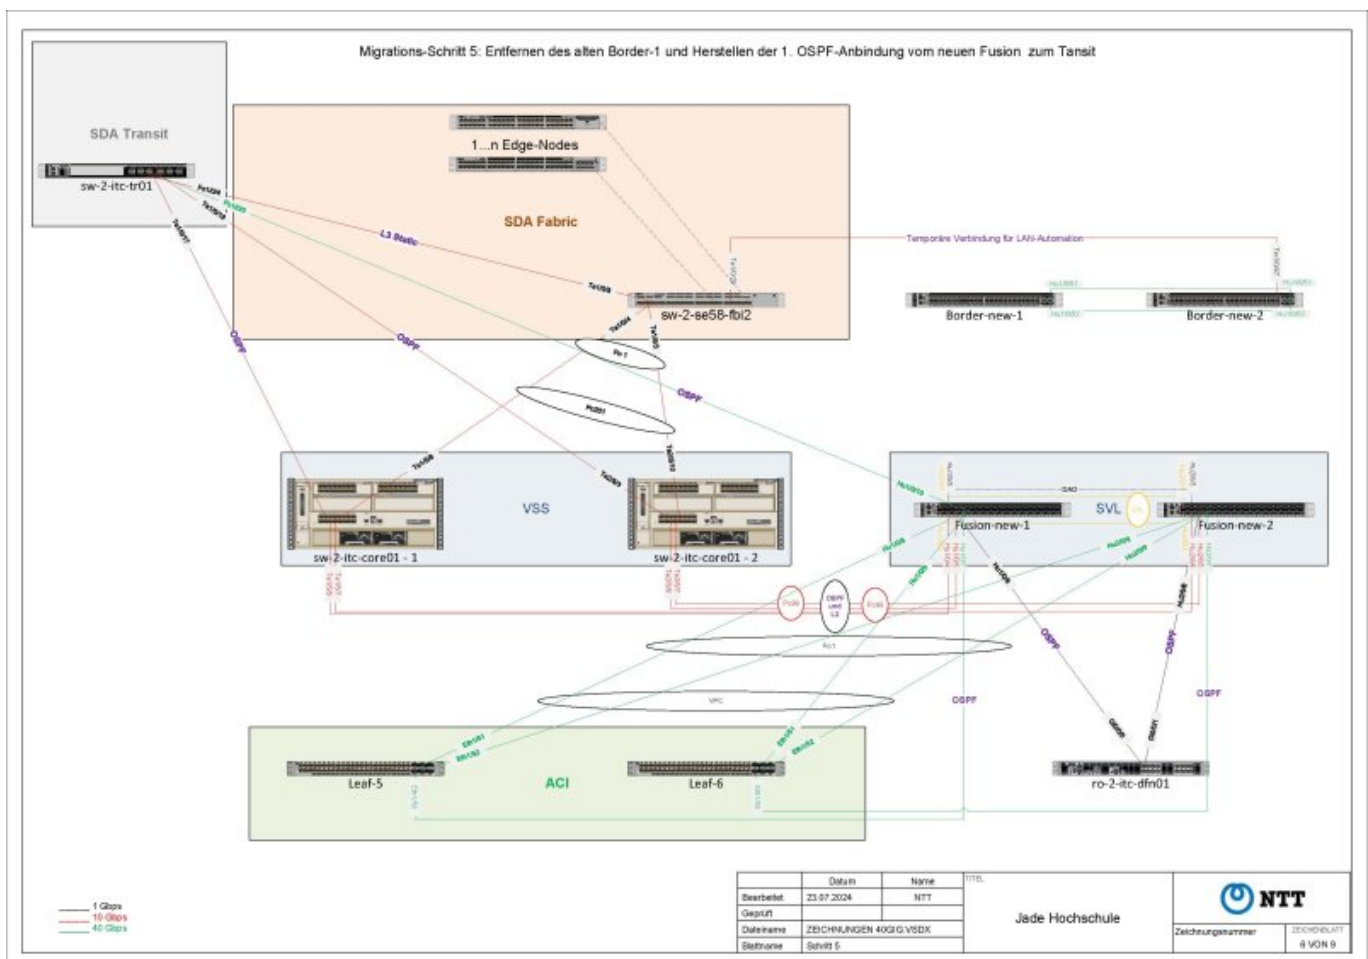

Changeover of the core components

From **12.08.24** to **16.08.24** a changeover of the network infrastructure will take place, please note the following information:

Day	Project	Outages
Monday, 12.08.2024	preliminary meeting	none
Tuesday, 13.08.2024	New partial cabling of the Fusion device*	short-term, sporadic
Wednesday, 14.08.2024	Replacement of border devices*; replacement of Fusion devices	from 1 p.m. interruptions in some areas; approx. 3 p.m. - 4 p.m. complete IT supply interrupted
Thursday, 15.08.2024	testing and rectification	short-term, sporadic
Friday, 16.08.2024	Debriefing	none

* Fusion device: Global gateway and controller of all connections

* Border device: Router and controller in Cisco proprietary SDNs

The following illustration is aimed at people with advanced technical understanding and provides detailed information on the conversion. Please note that questions about the illustrations will not be answered.