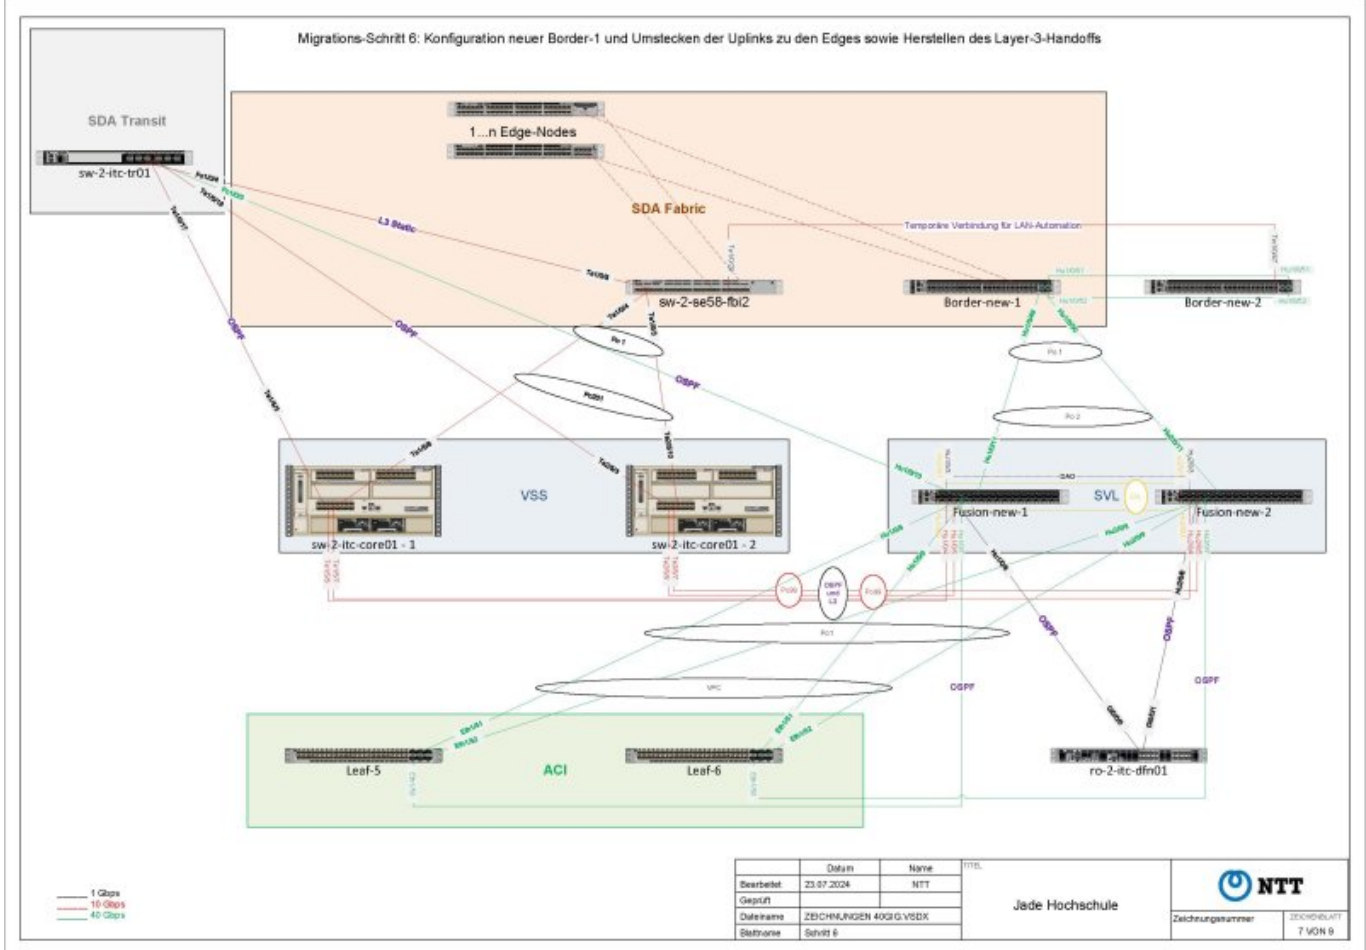

Changeover of the core components

From **12.08.24** to **16.08.24** a changeover of the network infrastructure will take place, please note the following information:

Day	Project	Outages
Monday, 12.08.2024	preliminary meeting	none
Tuesday, 13.08.2024	New partial cabling of the Fusion device*	short-term, sporadic
Wednesday, 14.08.2024	Replacement of border devices*; replacement of Fusion devices	from 1 p.m. interruptions in some areas; approx. 3 p.m. - 4 p.m. complete IT supply interrupted
Thursday, 15.08.2024	testing and rectification	short-term, sporadic
Friday, 16.08.2024	Debriefing	none

* Fusion device: Global gateway and controller of all connections

* Border device: Router and controller in Cisco proprietary SDNs

The following illustration is aimed at people with advanced technical understanding and provides detailed information on the conversion. Please note that questions about the illustrations will not be answered.

From:
<https://hrz-wiki.jade-hs.de/> - **HRZ-Wiki**

Permanent link:
<https://hrz-wiki.jade-hs.de/en/tp/network/information>

Last update: **2024/07/30 09:38**