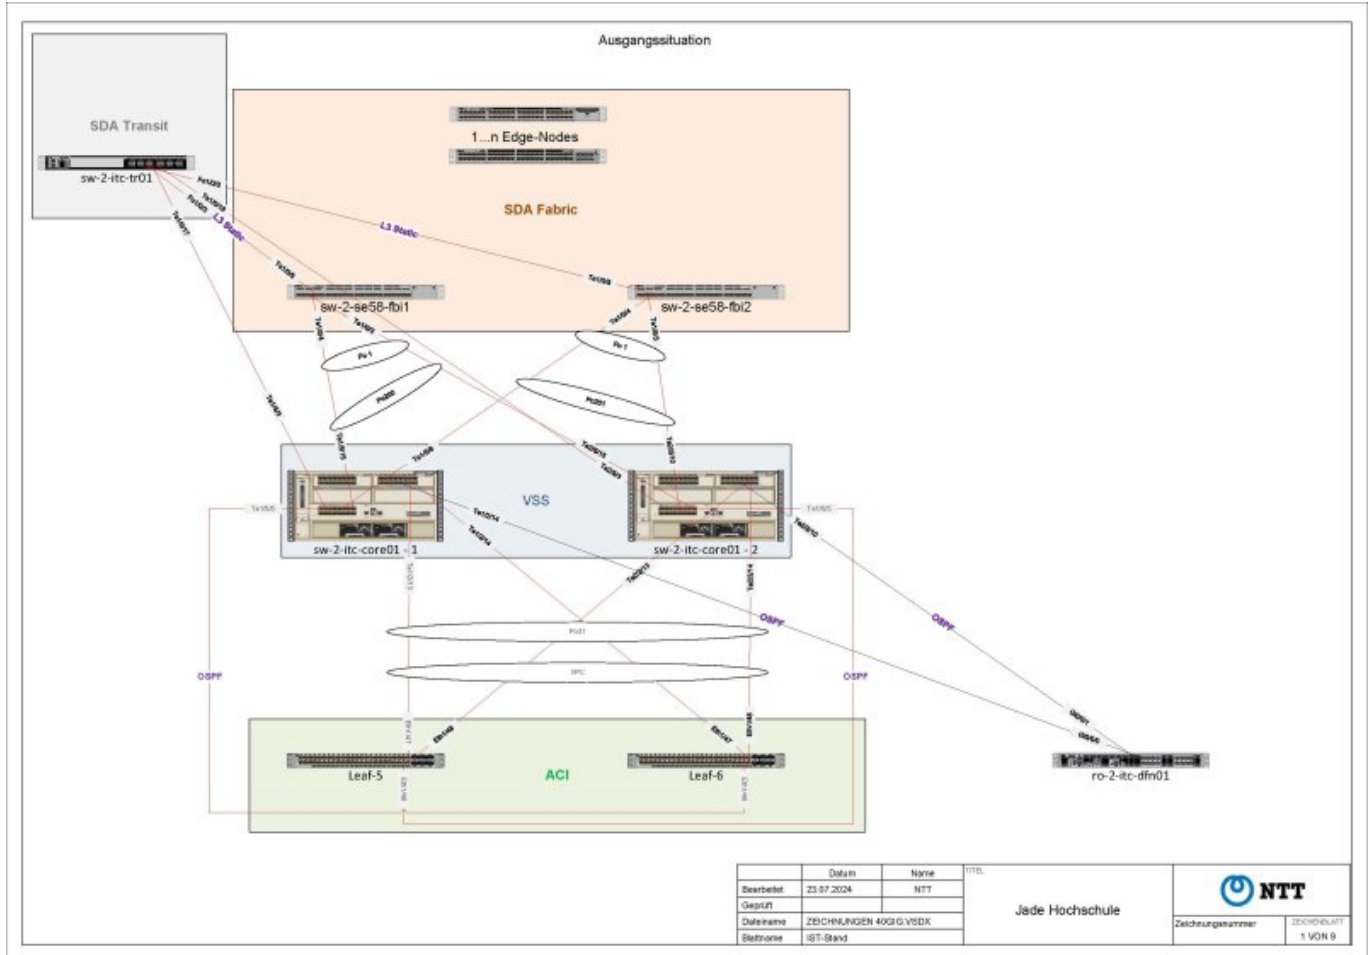

Changeover of the core components

From **12.08.24** to **16.08.24** a changeover of the network infrastructure will take place, please note the following information:

Day	Project	Outages
Monday, 12.08.2024	preliminary meeting	none
Tuesday, 13.08.2024	New partial cabling of the Fusion device*	short-term, sporadic
Wednesday, 14.08.2024	Replacement of border devices*; replacement of Fusion devices	from 1 p.m. interruptions in some areas; approx. 3 p.m. - 4 p.m. complete IT supply interrupted
Thursday, 15.08.2024	testing and rectification	short-term, sporadic
Friday, 16.08.2024	Debriefing	none

* Fusion device: Global gateway and controller of all connections

* Border device: Router and controller in Cisco proprietary SDNs

The following illustration is aimed at people with advanced technical understanding and provides detailed information on the conversion. Please note that questions about the illustrations will not be answered.