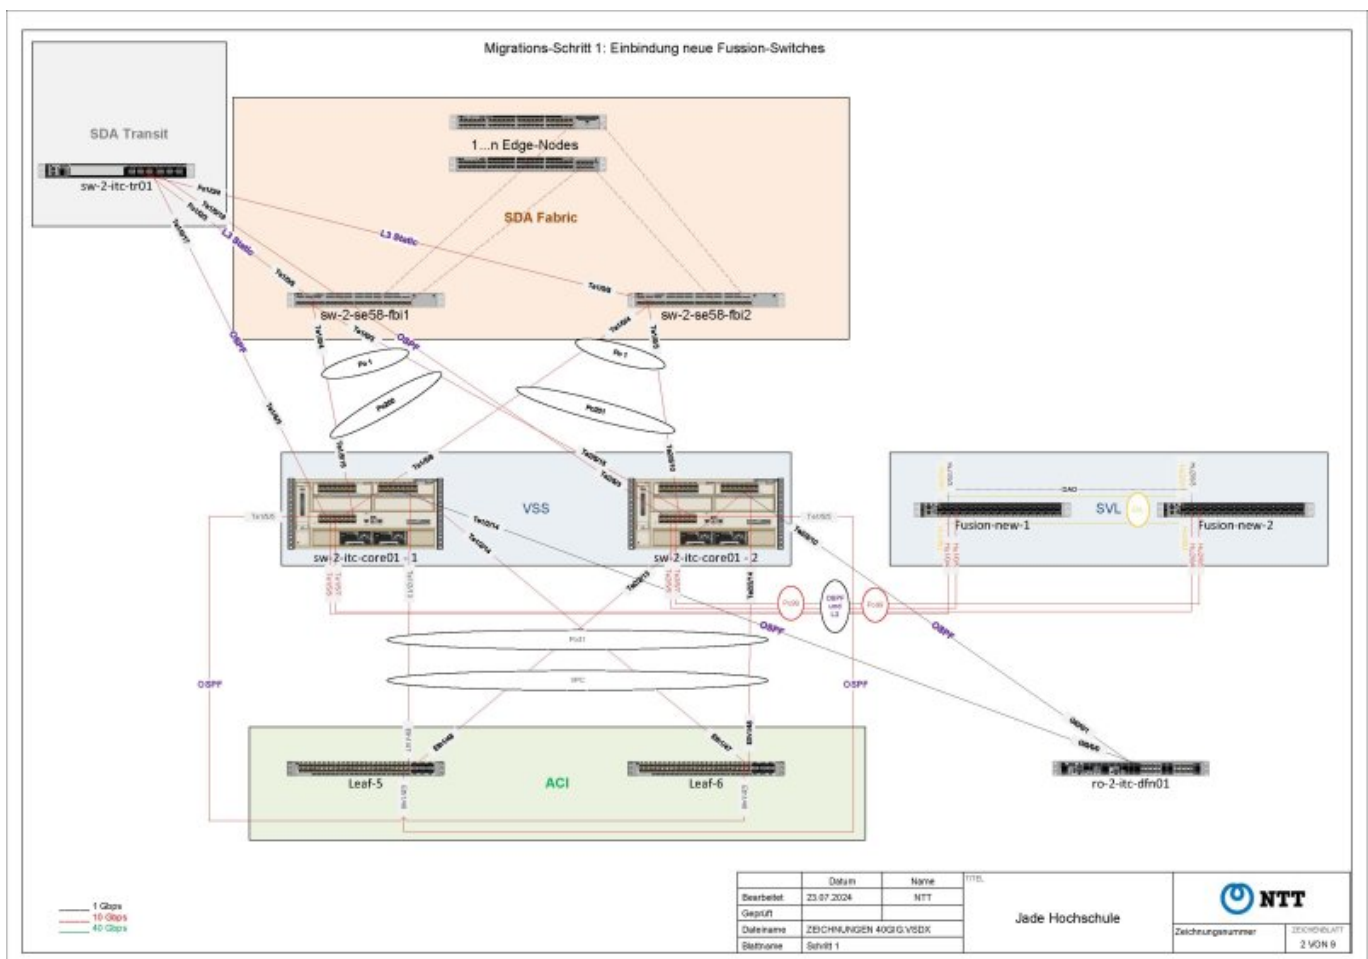

Changeover of the core components

From **12.08.24** to **16.08.24** a changeover of the network infrastructure will take place, please note the following information:

Day	Project	Outages
Monday, 12.08.2024	preliminary meeting	none
Tuesday, 13.08.2024	New partial cabling of the Fusion device*	short-term, sporadic
Wednesday, 14.08.2024	Replacement of border devices*; replacement of Fusion devices	from 1 p.m. interruptions in some areas; approx. 3 p.m. - 4 p.m. complete IT supply interrupted
Thursday, 15.08.2024	testing and rectification	short-term, sporadic
Friday, 16.08.2024	Debriefing	none

* Fusion device: Global gateway and controller of all connections

* Border device: Router and controller in Cisco proprietary SDNs

The following illustration is aimed at people with advanced technical understanding and provides detailed information on the conversion. Please note that questions about the illustrations will not be answered.